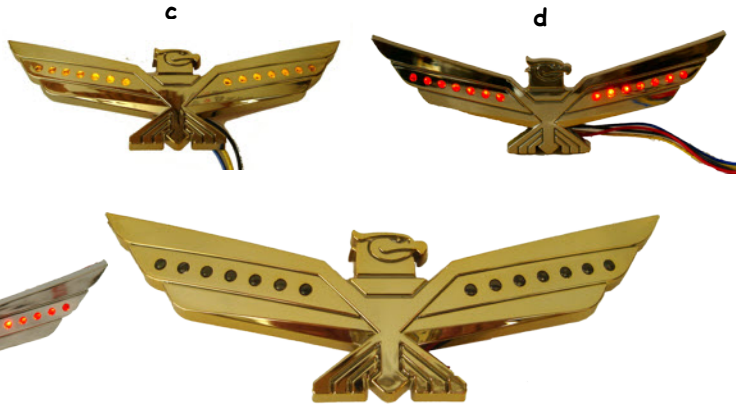

EMBLEMS, PINS, ORNAMENTAL TRIM

1. **LED Lighted Eagle Emblem.** This emblem has a total of 14 LEDs that will work as a running and turnsignal light. Choice of chrome or gold finish, red or amber light. Measures 7" x 2" with a slight curve. Sold single.

Chrome \$64.95

Gold \$69.95

- a. 45-1240LED Amber
- c. 45-1240GLED Amber
- b. 45-1240RLED Red
- d. 45-1240GRLED Red

2. **15138-394 Gold Eagle.** Curved flying eagle spans 7". Single. **\$14.95**

3. **Gold Eagle Emblems.** The updated design is a great look for any bike. Remove the film to reveal the beautiful gold tone. Single.

- a. 091-6211A1G 3" x 1" \$6.95
- b. 091-6211A3G 1 3/4" x 1/2" \$4.95
- c. 091-6211A4G 3/4" x 1/4" \$3.95

4. **138-394A Gold Flying Eagles.** Comes as left and right pairs. Fits on any flat surface and measures 4 1/2". **\$19.95**

6. **Gold Flying Eagle with USA Flags.** Flat emblem with self-adhesive tape. Single. **\$9.95**

- a. 91-6207G 4 1/4" x 2 3/4"
- b. 91-6208G 3" x 1 3/4"

7. **Eagle Trims.** Chrome ABS eagle trims have a curve to allow them to fit on many areas on any bike. Left and right pairs.