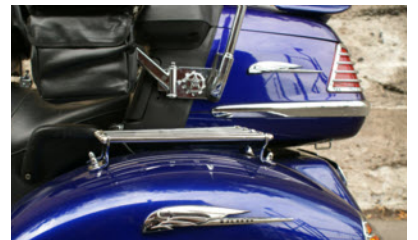

7. **Eagle Trims.** Chrome ABS eagle trims have a curve to allow them to fit on many areas on any bike. Left and right pairs.

- a. 45-1837 10" with "1800" $44.95
- b. 45-1839 7" $39.95