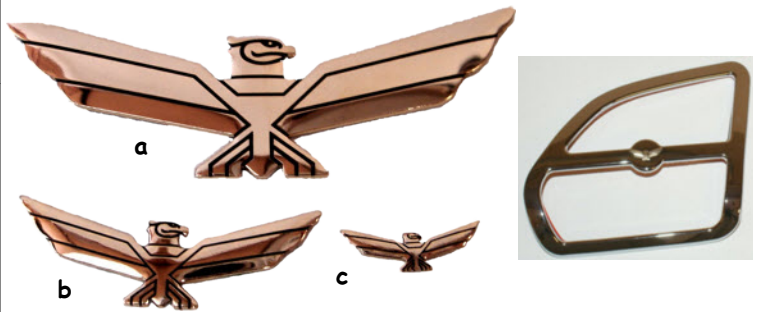

EMBLEMS, PINS, ORNAMENTAL TRIM

1. **LED Lighted Eagle Emblem.** This emblem has a total of 14 LEDs that will work as a running and turnsignal light. Choice of chrome or gold finish, red or amber light. Measures 7" x 2" with a slight curve. Sold single.

Chrome \$64.95

Gold \$69.95

- a. 45-1240LED Amber
- c. 45-1240GLED Amber
- b. 45-1240RLED Red
- d. 45-1240GRLED Red

2. **15138-394 Gold Eagle.** Curved flying eagle spans 7". Single. **\$14.95**

3. **Gold Eagle Emblems.** The updated design is a great look for any bike. Remove the film to reveal the beautiful gold tone. Single.

- a. 091-6211A1G 3" x 1" \$6.95
- b. 091-6211A3G 1 3/4" x 1/2" \$4.95
- c. 091-6211A4G 3/4" x 1/4" \$3.95

4. **138-394A Gold Flying Eagles.** Comes as left and right pairs. Fits on any flat surface and measures 4 1/2". **\$19.95**

5. **Gold Eagle with Red Shield.** This is a classic eagle design. Single.

- a. 138-316 3/4" x 1/4" \$3.95
- b. 138-316A 4" x 2 1/2" \$6.95
- c. 138-316A1 3" x 1" \$6.95
- d. 138-316A2 2 1/2" x 3/4" \$3.95
- e. 138-316A3 1 3/4" x 1/2" \$3.95