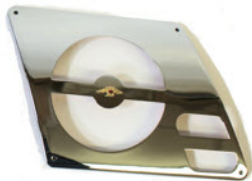

EMBLEMS, PINS, ORNAMENTAL TRIM

1. **LED Lighted Eagle Emblem.** This emblem has a total of 14 LEDs that will work as a running and turnsignal light. Choice of chrome or gold finish, red or amber light. Measures 7" x 2" with a slight curve. Sold single.

Chrome \$64.95

Gold \$69.95

- a. 45-1240LED Amber
- c. 45-1240GLED Amber
- b. 45-1240RLED Red
- d. 45-1240GRLED Red

2. **15138-394 Gold Eagle.** Curved flying eagle spans 7". Single. **\$14.95**

3. **Gold Eagle Emblems.** The updated design is a great look for any bike. Remove the film to reveal the beautiful gold tone. Single.

- a. 091-6211A1G 3" x 1" \$6.95
- b. 091-6211A3G 1 3/4" x 1/2" \$4.95
- c. 091-6211A4G 3/4" x 1/4" \$3.95

4. **138-394A Gold Flying Eagles.** Comes as left and right pairs. Fits on any flat surface and measures 4 1/2". **\$19.95**

5. **Gold Eagle with Red Shield.** This is a classic eagle design. Single.

- a. 138-316 3/4" x 1/4" \$3.95
- b. 138-316A 4" x 2 1/2" \$6.95
- c. 138-316A1 3" x 1" \$6.95
- d. 138-316A2 2 1/2" x 3/4" \$3.95
- e. 138-316A3 1 3/4" x 1/2" \$3.95