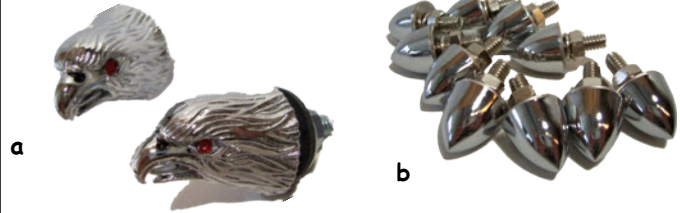

EMBLEMS, PINS, ORNAMENTAL TRIM

1. **LED Lighted Eagle Emblem.** This emblem has a total of 14 LEDs that will work as a running and turnsignal light. Choice of chrome or gold finish, red or amber light. Measures 7" x 2" with a slight curve. Sold single.

6. **Gold Flying Eagle with USA Flags.** Flat emblem with self-adhesive tape. Single. **\$9.95**

- a. 91-6207G 4 1/4" x 2 3/4"
- b. 91-6208G 3" x 1 3/4"

7. **Eagle Trims.** Chrome ABS eagle trims have a curve to allow them to fit on many areas on any bike. Left and right pairs.

2. **Wing Emblems with U.S.A. Crest.** Measures 3" X $\frac{7}{8}$ " and fits on any flat surface. Choice of chrome or gold finish. Single. \$6.95

- a. 091-6210C Chrome
- b. 091-6210G Gold

3. 91-6203A SE Gold Emblem. Make any bike a special edition with this emblem. Measures 2 $\frac{1}{4}$ " x $\frac{3}{4}$ " \$8.95

4. **Krommets.** Come with a $\frac{1}{4}$ -20 thread to add a unique chrome accent to such items as license plates. \$19.95

- a. 13-7913CR Eagle - Pair
- b. 252-211 Bullet - 10 Pack

5. **Lighted Fender Ornaments.** These ornaments work on all Goldwings, Harley FL, Valykrie and any bike to fit the curvature.