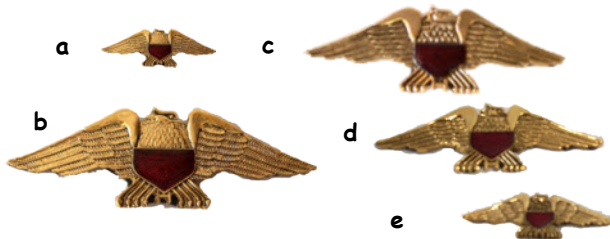

EMBLEMS, PINS, ORNAMENTAL TRIM

1. **LED Lighted Eagle Emblem.** This emblem has a total of 14 LEDs that will work as a running and turnsignal light. Choice of chrome or gold finish, red or amber light. Measures 7" x 2" with a slight curve. Sold single.

- a. 091-6211A1G 3" x 1" \$6.95
- b. 091-6211A3G 1 3/4" x 1/2" \$4.95
- c. 091-6211A4G 3/4" x 1/4" \$3.95

4. **138-394A Gold Flying Eagles.** Comes as left and right pairs. Fits on any flat surface and measures 4 1/2". **\$19.95**

5. **Gold Eagle with Red Shield.** This is a classic eagle design. Single.

- a. 138-316 3/4" x 1/4" \$3.95
- b. 138-316A 4" x 2 1/2" \$6.95
- c. 138-316A1 3" x 1" \$6.95
- d. 138-316A2 2 1/2" x 3/4" \$3.95
- e. 138-316A3 1 3/4" x 1/2" \$3.95

6. **Gold Flying Eagle with USA Flags.** Flat emblem with self-adhesive tape. Single. **\$9.95**

- a. 91-6207G 4 1/4" x 2 3/4"
- b. 91-6208G 3" x 1 3/4"

7. **Eagle Trims.** Chrome ABS eagle trims have a curve to allow them to fit on many areas on any bike. Left and right pairs.